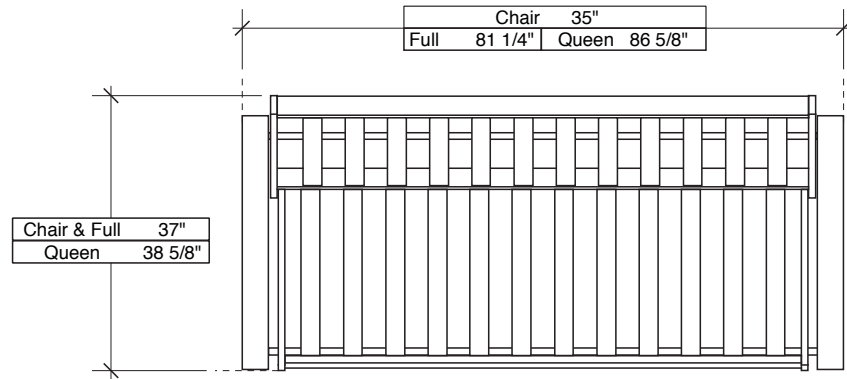

SEATING POSITION

BED POSITION

SEATING POSITION – Top View

Assembled Product Dimensions*

Shoefittings™ Bronze System Arms (Box 1)

Fuji	H	W	L	m3	Net		Gross	
					Kg	lbs	9	20
	mm	130	695	995	0.090 m3			
	inches	5 1/8"	27 3/8"	39 1/8"	3.17 cu.ft.			

Shoefittings™ Bronze System Body (Box 2)

Chair	H	W	L	m3	Net		Gross	
					Kg	lbs	13	29
	mm	130	790	870	0.089 m3			
	inches	5 1/8"	31 1/8"	34 1/4"	3.15 cu.ft.			
Full	mm	130	875	1955	0.222 m3	Kg	30	34.5
	inches	5 1/8"	34 1/2"	77"	7.85 cu.ft.	lbs	66	76
Queen	mm	130	970	2095	0.264 m3	Kg	33	37.5
	inches	5 1/8"	38 1/4"	82 1/2"	9.33 cu.ft.	lbs	73	83

Carton Dimensions*