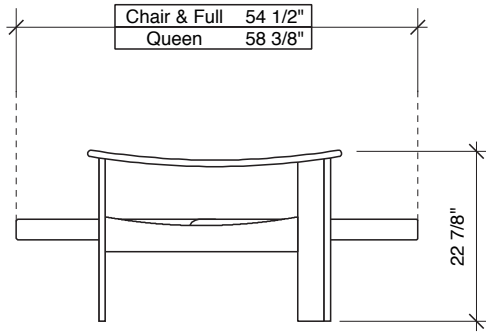

SEATING POSITION

BED POSITION

SEATING POSITION – Top View

Assembled Product Dimensions*

Shoefittings™ Bronze System Arms (Box 1)

Fuji	H	W	L	m3	Net		Gross	
					Kg	lbs	9	20
	mm	130	695	995	0.090 m3			
	inches	5 1/8"	27 3/8"	39 1/8"	3.17 cu.ft.			

Shoefittings™ Bronze System Body (Box 2)

Chair	H	W	L	m3	Net		Gross	
					Kg	lbs	13	29
	mm	130	790	870	0.089 m3			
	inches	5 1/8"	31 1/8"	34 1/4"	3.15 cu.ft.			
Full	mm	130	875	1955	0.222 m3	Kg	30	34.5
	inches	5 1/8"	34 1/2"	77"	7.85 cu.ft.	lbs	66	76
Queen	mm	130	970	2095	0.264 m3	Kg	33	37.5
	inches	5 1/8"	38 1/4"	82 1/2"	9.33 cu.ft.	lbs	73	83

Carton Dimensions*