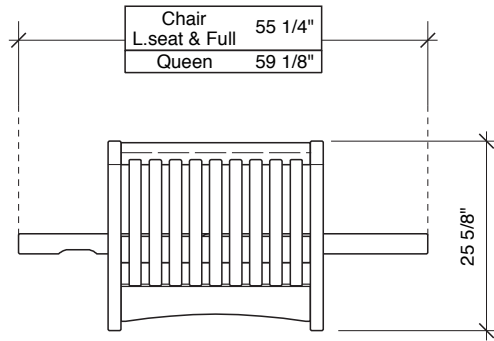

SEATING POSITION

BED POSITION

SEATING POSITION – Top View

Assembled Product Dimensions*

Shoefittings™ Gold System Arms (Box 1)

	H	W	L	m3		Net	Gross	
Nightfall	mm	260	710	875	0.162 m3	Kg	20	22
	inches	10 1/4"	28"	34 1/2"	5.70 cu.ft.	lbs	44	48

Shoefittings™ Gold System Body (Box 2)

	H	W	L	m3		Net	Gross	
Chair	mm	130	800	855	0.089 m3	Kg	14	15
	inches	5 1/8"	31 1/2"	33 5/8"	3.14 cu.ft.	lbs	31	33
Loveseat	mm	130	840	1470	0.161 m3	Kg	25	27
	inches	5 1/8"	33 1/8"	57 7/8"	5.67 cu.ft.	lbs	55	59
Full	mm	125	840	1975	0.207 m3	Kg	35	37
	inches	4 7/8"	33 1/8"	77 3/4"	7.32 cu.ft.	lbs	77	81
Queen	mm	125	945	2110	0.249 m3	Kg	38	40
	inches	4 7/8"	37 1/4"	83 1/8"	8.80 cu.ft.	lbs	84	88

Carton Dimensions*