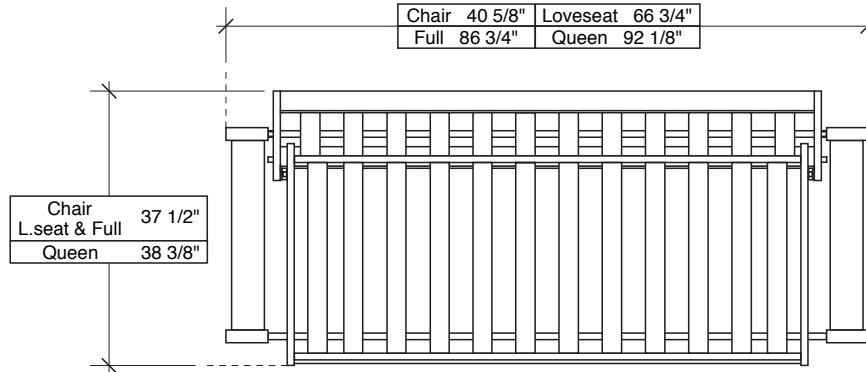

SEATING POSITION

BED POSITION

SEATING POSITION – Top View

Assembled Product Dimensions*

Shoefittings™ Gold System Arms (Box 1)

	H	W	L	m3		Net	Gross	
Nightfall	mm	260	710	875	0.162 m3	Kg	20	22
	inches	10 1/4"	28"	34 1/2"	5.70 cu.ft.	lbs	44	48

Shoefittings™ Gold System Body (Box 2)

	H	W	L	m3		Net	Gross	
Chair	mm	130	800	855	0.089 m3	Kg	14	15
	inches	5 1/8"	31 1/2"	33 5/8"	3.14 cu.ft.	lbs	31	33
Loveseat	mm	130	840	1470	0.161 m3	Kg	25	27
	inches	5 1/8"	33 1/8"	57 7/8"	5.67 cu.ft.	lbs	55	59
Full	mm	125	840	1975	0.207 m3	Kg	35	37
	inches	4 7/8"	33 1/8"	77 3/4"	7.32 cu.ft.	lbs	77	81
Queen	mm	125	945	2110	0.249 m3	Kg	38	40
	inches	4 7/8"	37 1/4"	83 1/8"	8.80 cu.ft.	lbs	84	88

Carton Dimensions*